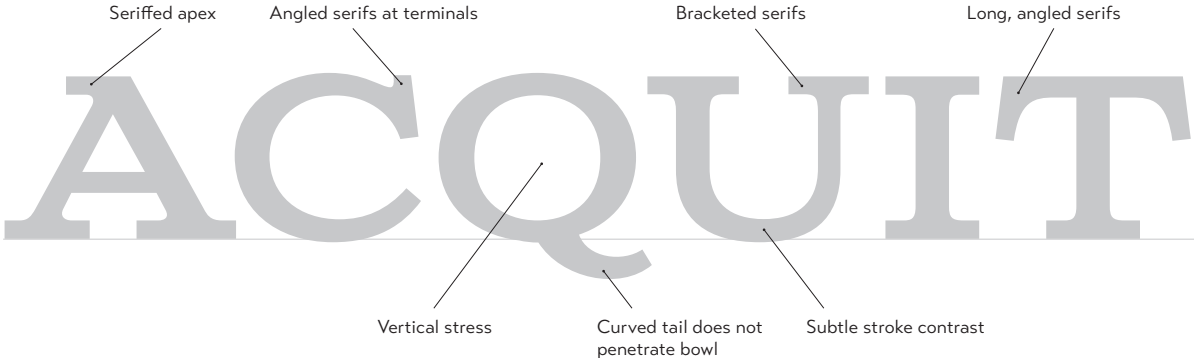

DESIGN NOTES

TYPEFACE ANATOMY